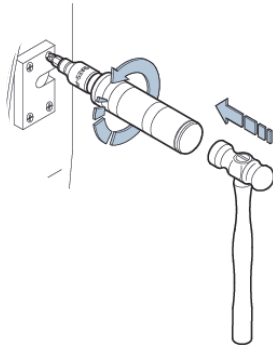

IMPACT DRIVER SET

Made in Taiwan

IMPACT DRIVER SET

Made in Taiwan

1 Do not use excessive force when using this tool

2

3 Turn and hold to left = slacken, to right = tighten

4

Do not strike without turning

Warning

To avoid the risk of a tool breaking in use, causing injury or damage to the component being worked on, always aim to meet the relevant safety requirement.

Warning

Tool is not insulated, do not use on live electrical or high voltage circuits.

Warning

Always use eye protection while using tools

Warning

Always use gloves protection while using tools

1 Do not use excessive force when using this tool

2

3 Turn and hold to left = slacken, to right = tighten

4

Do not strike without turning

Warning

To avoid the risk of a tool breaking in use, causing injury or damage to the component being worked on, always aim to meet the relevant safety requirement.

Warning

Tool is not insulated, do not use on live electrical or high voltage circuits.

Warning

Always use eye protection while using tools

Warning

Always use gloves protection while using tools

APO TOOL INTERNATIONAL LTD.
TEL: 886 04 7514888
FAX: 886 04 7524888
E-MAIL: apo@bikeservice.com.tw