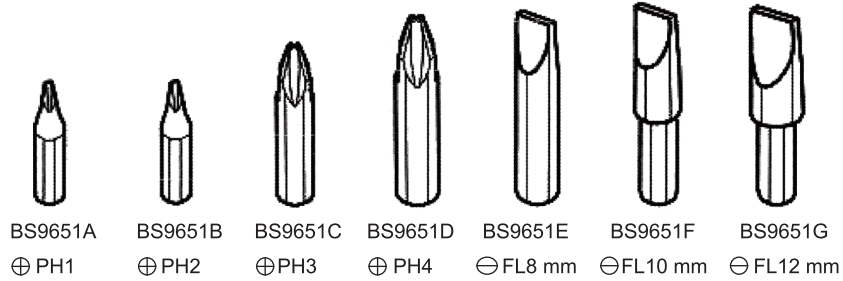

IMPACT DRIVER SET

Made in Taiwan