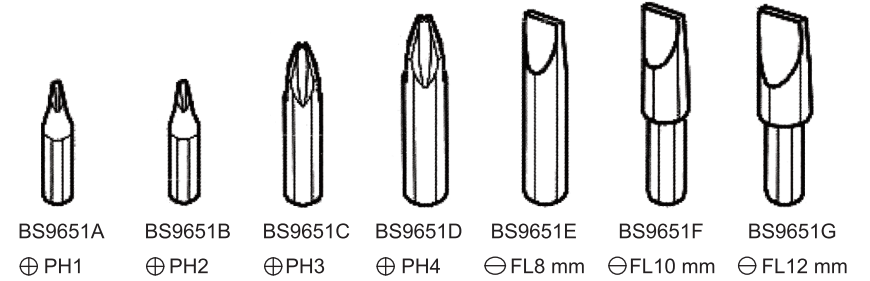

IMPACT DRIVER SET

Made in Taiwan