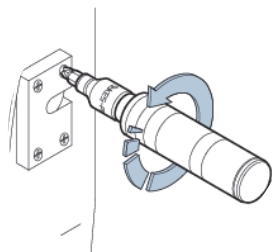

IMPACT DRIVER SET

Made in Taiwan

IMPACT DRIVER SET

Made in Taiwan

1 Do not use excessive force when using this tool

2

3 Turn and hold to left = slacken, to right = tighten

4

Do not strike without turning

Warning

To avoid the risk of a tool breaking in use, causing injury or damage to the component being worked on, always aim to meet the relevant safety requirement.

Warning

Tool is not insulated, do not use on live electrical or high voltage circuits.

Warning

Always use eye protection while using tools

Warning

Always use gloves protection while using tools

1 Do not use excessive force when using this tool

2

3 Turn and hold to left = slacken, to right = tighten

4

Do not strike without turning

Warning

To avoid the risk of a tool breaking in use, causing injury or damage to the component being worked on, always aim to meet the relevant safety requirement.

Warning

Tool is not insulated, do not use on live electrical or high voltage circuits.

Warning

Always use eye protection while using tools

Warning

Always use gloves protection while using tools

APO TOOL INTERNATIONAL LTD.
TEL: 886 04 7514888
FAX: 886 04 7524888
E-MAIL: apo@bikeservice.com.tw