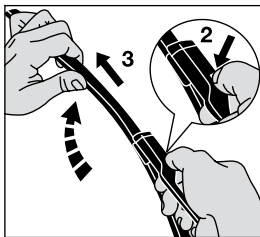

1. Slide new blade onto arm and press butterfly retainers together

2. Click butterfly retainers into recess tabs under arm

**TLP Series
Top Lock Push Button**

1. Lift blade and arm from screen

2&3. Press button on blade arm to release

4. Slide blade forward to remove from arm

**TLN Series
Top Lock Narrow**

1. Lift blade and arm from screen

2&3. Press button on blade arm to release

4. Slide blade forward to remove from arm

1. Align blade with arm and slide into position