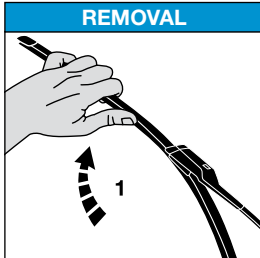

1. Slide hook onto arm adaptor on blade

2. Slide hook arm backwards to ensure blade locks onto arm

**SL Series
Side Lock**

1. Lift blade from screen and rotate blade on arm

2. Remove blade from arm by sliding off pin

1. Slide new blade onto arm pin

2&3. Rotate blade on arm and place on screen

**TL Series
Top Lock Pinch Tab**

1. Lift blade from screen and push two butterfly retainers together

2. Remove blade from arm by sliding forward

1. Slide new blade onto arm and press butterfly retainers together

2. Click butterfly retainers into recess tabs under arm

**TLP Series
Top Lock Push Button**

1. Lift blade and arm from screen

2&3. Press button on blade arm to release