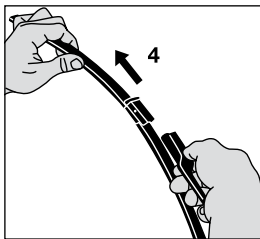

1. Slide new blade onto arm and press butterfly retainers together

2. Click butterfly retainers into recess tabs under arm

**TLP Series
Top Lock Push Button**

1. Lift blade and arm from screen

2&3. Press button on blade arm to release

4. Slide blade forward to remove from arm

**TLN Series
Top Lock Narrow**

1. Lift blade and arm from screen

2&3. Press button on blade arm to release

4. Slide blade forward to remove from arm

1. Align blade with arm and slide into position