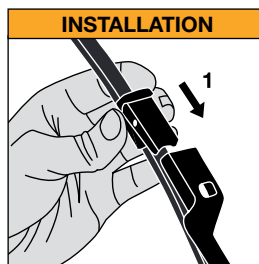

1. Align blade with arm and slide into position