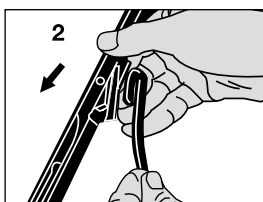

* Note Tridon offers the MRJ series refill to suit the Tridon CurveBlade™ range.

Installation Guide

TCB Series Hook

1. Lift blade from screen and raise locking tab to expose hook connection

2. Slide backwards on hook arm to remove blade