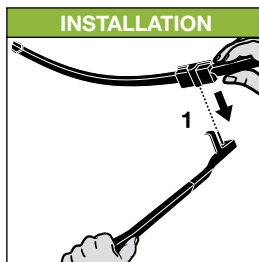

When you select the correct FlexBlade®, follow these easy removal and installation steps. Each box contains one complete blade.

**H Series
Hook**

1. Lift blade from screen

2. Depress underside of hook to release blade. Slide backwards on hook arm to remove

1. Slide hook onto arm adaptor on blade

2. Slide hook arm backwards to ensure blade locks onto arm

**SL Series
Side Lock**

1. Lift blade from screen and rotate blade on arm

2. Remove blade from arm by sliding off pin