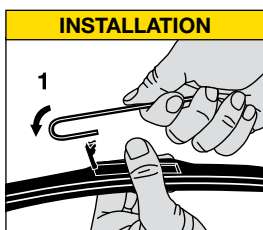

* Note Tridon offers the MRJ series refill to suit the Tridon CurveBlade™ range.

Installation Guide

TCB Series Hook

1. Lift blade from screen and raise locking tab to expose hook connection

2. Slide backwards on hook arm to remove blade