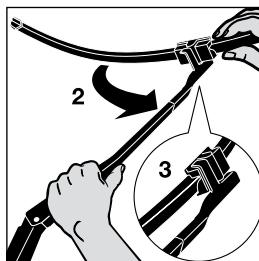

When you select the correct FlexBlade®, follow these easy removal and installation steps. Each box contains one complete blade.

**H Series
Hook**

1. Lift blade from screen

2. Depress underside of hook to release blade. Slide backwards on hook arm to remove

1. Slide hook onto arm adaptor on blade

2. Slide hook arm backwards to ensure blade locks onto arm

**SL Series
Side Lock**

1. Lift blade from screen and rotate blade on arm

2. Remove blade from arm by sliding off pin

1. Slide new blade onto arm pin

2&3. Rotate blade on arm and place on screen

**TL Series
Top Lock Pinch Tab**

1. Lift blade from screen and push two butterfly retainers together

2. Remove blade from arm by sliding forward