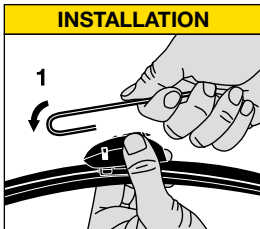

When you select the correct FlexBlade®, follow these easy removal and installation steps. Each box contains one complete blade.

**H Series
Hook**

1. Lift blade from screen

2. Depress underside of hook to release blade. Slide backwards on hook arm to remove

1. Slide hook onto arm adaptor on blade

2. Slide hook arm backwards to ensure blade locks onto arm

**SL Series
Side Lock**

1. Lift blade from screen and rotate blade on arm

2. Remove blade from arm by sliding off pin