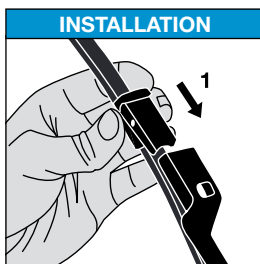

4. Slide blade forward to remove from arm

**TLN Series
Top Lock Narrow**

1. Lift blade and arm from screen

2&3. Press button on blade arm to release

4. Slide blade forward to remove from arm

1. Align blade with arm and slide into position