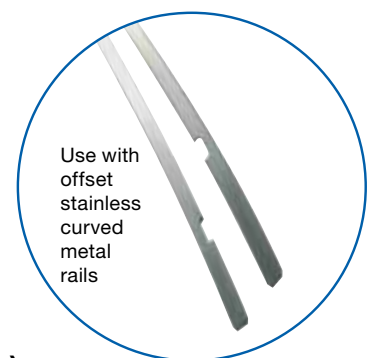

Rubber Refill (MRJ20 Series)

Suits blades up to 500mm (20")

Use with OE offset stainless curved metal rails 0.8mm

Rubber Refill (MRJ28 Series)

Suit blades 525mm (21") to 700mm (28")

Use with OE offset stainless curved metal rails 1.2mm