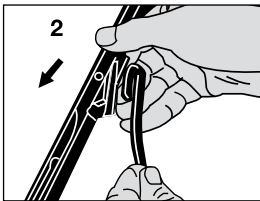

FlexBlade® TLP Series - Top Lock Push Button

Part No.	Length		Connection Type	Series
	inch	mm		
TFB15TLP	15	380	Top Lock Push Button	TLP
TFB19TLP	19	475	Top Lock Push Button	TLP
TFB21TLP	21	530	Top Lock Push Button	TLP
TFB24TLP	24	600	Top Lock Push Button	TLP
TFB26TLP	26	650	Top Lock Push Button	TLP
TFB28TLP	28	700	Top Lock Push Button	TLP

FlexBlade® TLN Series - Top Lock Narrow

Part No.	Length		Connection Type	Series
	inch	mm		
TFB16TLN	16	400	Top Lock Narrow	TLN
TFB19TLN	19	475	Top Lock Narrow	TLN
TFB20TLN	20	500	Top Lock Narrow	TLN
TFB24TLN	24	600	Top Lock Narrow	TLN
TFB26TLN	26	650	Top Lock Narrow	TLN

When you select the correct FlexBlade®, follow these easy removal and installation steps. Each box contains one complete blade.

**H Series
Hook**

1. Lift blade from screen

2. Depress underside of hook to release blade. Slide backwards on hook arm to remove

1. Slide hook onto arm adaptor on blade

2. Slide hook arm backwards to ensure blade locks onto arm

**SL Series
Side Lock**

1. Lift blade from screen and rotate blade on arm

2. Remove blade from arm by sliding off pin