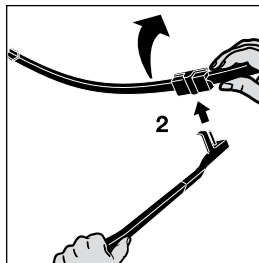

When you select the correct FlexBlade®, follow these easy removal and installation steps. Each box contains one complete blade.

**H Series
Hook**

1. Lift blade from screen

2. Depress underside of hook to release blade. Slide backwards on hook arm to remove

1. Slide hook onto arm adaptor on blade

2. Slide hook arm backwards to ensure blade locks onto arm

**SL Series
Side Lock**

1. Lift blade from screen and rotate blade on arm

2. Remove blade from arm by sliding off pin

1. Slide new blade onto arm pin

2&3. Rotate blade on arm and place on screen

**TL Series
Top Lock Pinch Tab**

1. Lift blade from screen and push two butterfly retainers together

2. Remove blade from arm by sliding forward