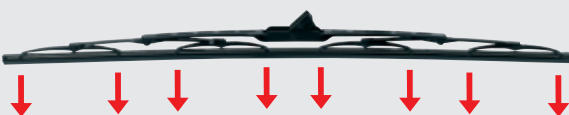

Blade pressure points determined by number of claws

Advanced Rubber Technology

Synthetic Rubber Upper-body

- Resists permanent set deformity
- Performs better in extreme hot/cold temperatures
- Better rubber resists tearing