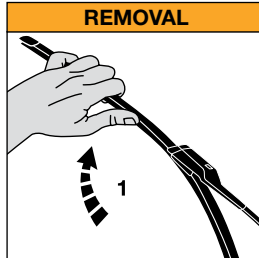

1. Slide new blade onto arm and press butterfly retainers together

2. Click butterfly retainers into recess tabs under arm

**TLP Series
Top Lock Push Button**

1. Lift blade and arm from screen

2&3. Press button on blade arm to release

4. Slide blade forward to remove from arm

**TLN Series
Top Lock Narrow**

1. Lift blade and arm from screen

2&3. Press button on blade arm to release

4. Slide blade forward to remove from arm

1. Align blade with arm and slide into position