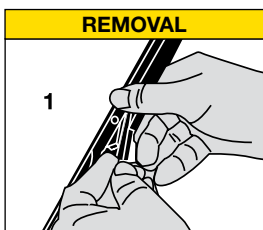

* Note Tridon offers the MRJ series refill to suit the Tridon CurveBlade™ range.

Installation Guide

TCB Series Hook

1. Lift blade from screen and raise locking tab to expose hook connection

2. Slide backwards on hook arm to remove blade