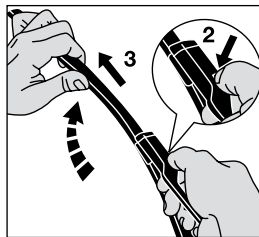

1. Slide new blade onto arm and press butterfly retainers together

2. Click butterfly retainers into recess tabs under arm

**TLP Series
Top Lock Push Button**

1. Lift blade and arm from screen

2&3. Press button on blade arm to release

4. Slide blade forward to remove from arm

**TLN Series
Top Lock Narrow**

1. Lift blade and arm from screen

2&3. Press button on blade arm to release

4. Slide blade forward to remove from arm

1. Align blade with arm and slide into position