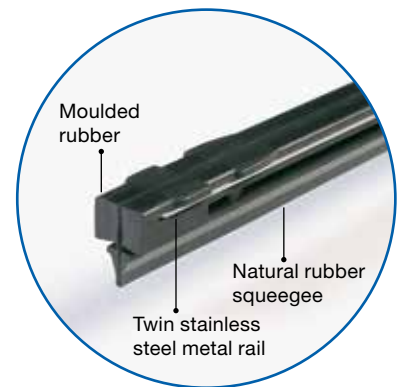

Part No. TRB022

Conventional Style
Length: 12" (310mm)

Part No. TRB023

Conventional Style
Length: 12" (310mm)

Part No. TRB024

Conventional Style
Length: 12" (310mm)

Wiper Refills

TRIDON

- Available in four OE design styles
- Twin stainless steel rails with scored snap off increments designed to snap easily to size on installation and will not rust
- Moulded rubber end claw locating recess. No retaining clip required to hold refill into wiper blade claw
- Plastic rail retaining clips prevents rail spread on installation (discard after assembly)