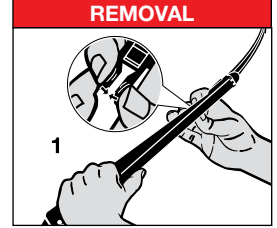

1. Lift blade from screen and push two butterfly retainers together