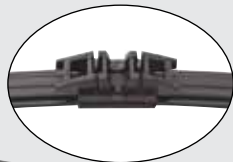

Part No. TRB006

Beam Style
Length: 15" (380mm)