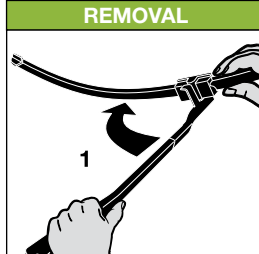

When you select the correct FlexBlade®, follow these easy removal and installation steps. Each box contains one complete blade.

**H Series
Hook**

1. Lift blade from screen

2. Depress underside of hook to release blade. Slide backwards on hook arm to remove

1. Slide hook onto arm adaptor on blade

2. Slide hook arm backwards to ensure blade locks onto arm

**SL Series
Side Lock**

1. Lift blade from screen and rotate blade on arm

2. Remove blade from arm by sliding off pin