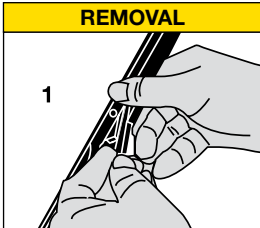

FlexBlade® TLN Series - Top Lock Narrow

Part No.	Length		Connection Type	Series
	inch	mm		
TFB16TLN	16	400	Top Lock Narrow	TLN
TFB19TLN	19	475	Top Lock Narrow	TLN
TFB20TLN	20	500	Top Lock Narrow	TLN
TFB24TLN	24	600	Top Lock Narrow	TLN
TFB26TLN	26	650	Top Lock Narrow	TLN

When you select the correct FlexBlade®, follow these easy removal and installation steps. Each box contains one complete blade.

**H Series
Hook**

1. Lift blade from screen

2. Depress underside of hook to release blade. Slide backwards on hook arm to remove