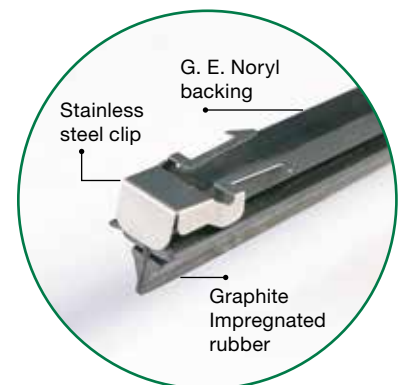

Step 2
Remove curved metal rails from original refill and fit to new Tridon rubber refill. **NOTE:** Metal rails are curved and have offset locating lugs to ensure correct positioning in the refill. Ensure that the metal rails are positioned correctly before installation into the blade assembly.

Step 3
Insert the new wiper refill into all the blade claws, ensure that the refill is firmly locked into the moulded recess at the end claw. **Warning:** Check that all claws are engaged under the refill rails. Failure to engage all claws may result in windscreen damage.

Step 4
If required, cut the refill rubber at a minimum of 10mm past the end of the curved metal rail strips.

Plastic Back Wiper Refills

Features and Benefits

Tridon plastic back wiper refills to suit Australian, Japanese, European and Korean built vehicles.

- Available in three design styles
- G.E. Noryl backing (will not warp, twist or crack and is UV resistant)
- Moly graphite impregnated quality natural rubber provides a smooth low noise, wiping performance ensuring extended rubber life and UV protection
- Stainless steel retaining clip (will not rust)
- Scored backing at marked increments allows for ease of installation to the required length