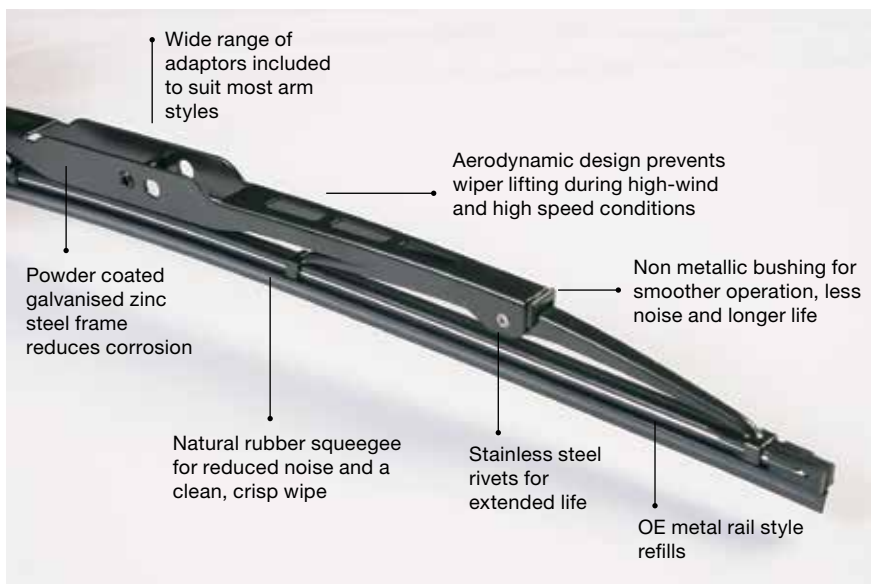

Complete Wiper Blades

Features and Benefits

Tridon offers the widest range of premium quality complete blades to suit front and rear applications on Australian, Japanese, European and Korean vehicles. The metal range is available in 15 lengths complete with adaptors to suit various arm style designs.

- Galvanised zinc steel frame for maximum corrosion protection
- Stainless steel rivets for extended life
- OE metal rail style refill
- Powder coated finish
- Low profile, low lift design for highly curved screens
- Plastic bushing prevents metal contact and noise
- Individual blister packs for retail display
- Installation guide for adaptors included

For correct complete wiper blade selection refer to the vehicle application listing or visit www.tridon.com.au