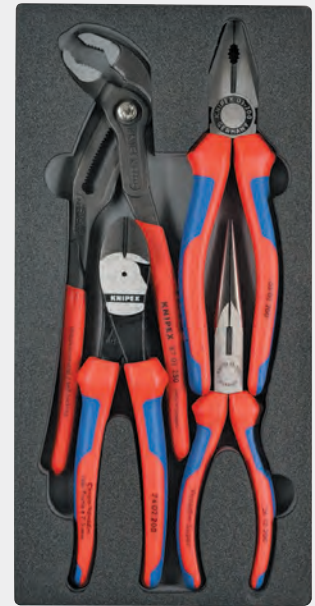

TOOLS OF THE TRADE

5000 POINTS

KNIPEX KNIPEX Quality – Made in Germany

Circlip Plier Set - Foam Tray 6 Piece

Contains six KnipeX precision circlip pliers in foam tray. With inserted tips for reliable work, heavy duty in continuous operation
Internal straight tip 12 - 25 & 19 - 60 Ømm
External straight tip 10 - 25 & 19 - 60 Ømm

5000 POINTS

KNIPEX KNIPEX Quality – Made in Germany

Combination Plier Set 4 Piece

Set of four KNIPEX pliers in EVA tray
Cobra® Water Pump Plier 250mm,
Combination Plier 200mm,
Long Nose Plier 200mm,
High Leverage Diagonal Cutter 200mm

10,000 POINTS

FAMOUS
TOLEDO
EXCELLENCE BY DESIGN

Cooling System Pressure Tester and Vacuum Purge Kit 36 Piece

Master 36 Piece Set. Comprehensive master kit for cooling pressure testing, radiator cap pressure testing and cooling system purge and refill. Full vehicle application list included for AUS CARPARC

- No.16 Adaptor
- No.18 Adaptor
- No.23 Adaptor
- No.24 Exclusive Brand New Hyundai Adaptor
- No.21 Adaptor
- No.22 Adaptor
- 90° Elbow Connector

1800 POINTS

FAMOUS
TOLEDO
EXCELLENCE BY DESIGN

Screwdriver Set 6 Piece

Popular Phillips and Slotted screwdrivers. High quality industrial heat treated alloy steel. Made in Japan.

1500 POINTS

FAMOUS
TOLEDO
EXCELLENCE BY DESIGN

Long Nose Plier Set Extra Long 3 Piece

Includes straight, 45° bent and 90° bent. Firm grip and manipulating of wires. Serrated gripping zone
Jaw opening: 50mm
Overall length: 280mm.