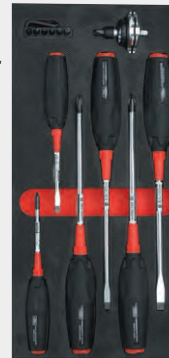

- No.16 Adaptor
- No.18 Adaptor
- No.23 Adaptor
- No.24 Exclusive Brand New Hyundai Adaptor
- No.21 Adaptor
- No.22 Adaptor
- 90° Elbow Connector

1800 POINTS

FAMOUS
TOLEDO
EXCELLENCE BY DESIGN

Screwdriver Set 6 Piece

Popular Phillips and Slotted screwdrivers. High quality industrial heat treated alloy steel. Made in Japan.

1500 POINTS

FAMOUS
TOLEDO
EXCELLENCE BY DESIGN

Long Nose Plier Set Extra Long 3 Piece

Includes straight, 45° bent and 90° bent. Firm grip and manipulating of wires. Serrated gripping zone
Jaw opening: 50mm
Overall length: 280mm.